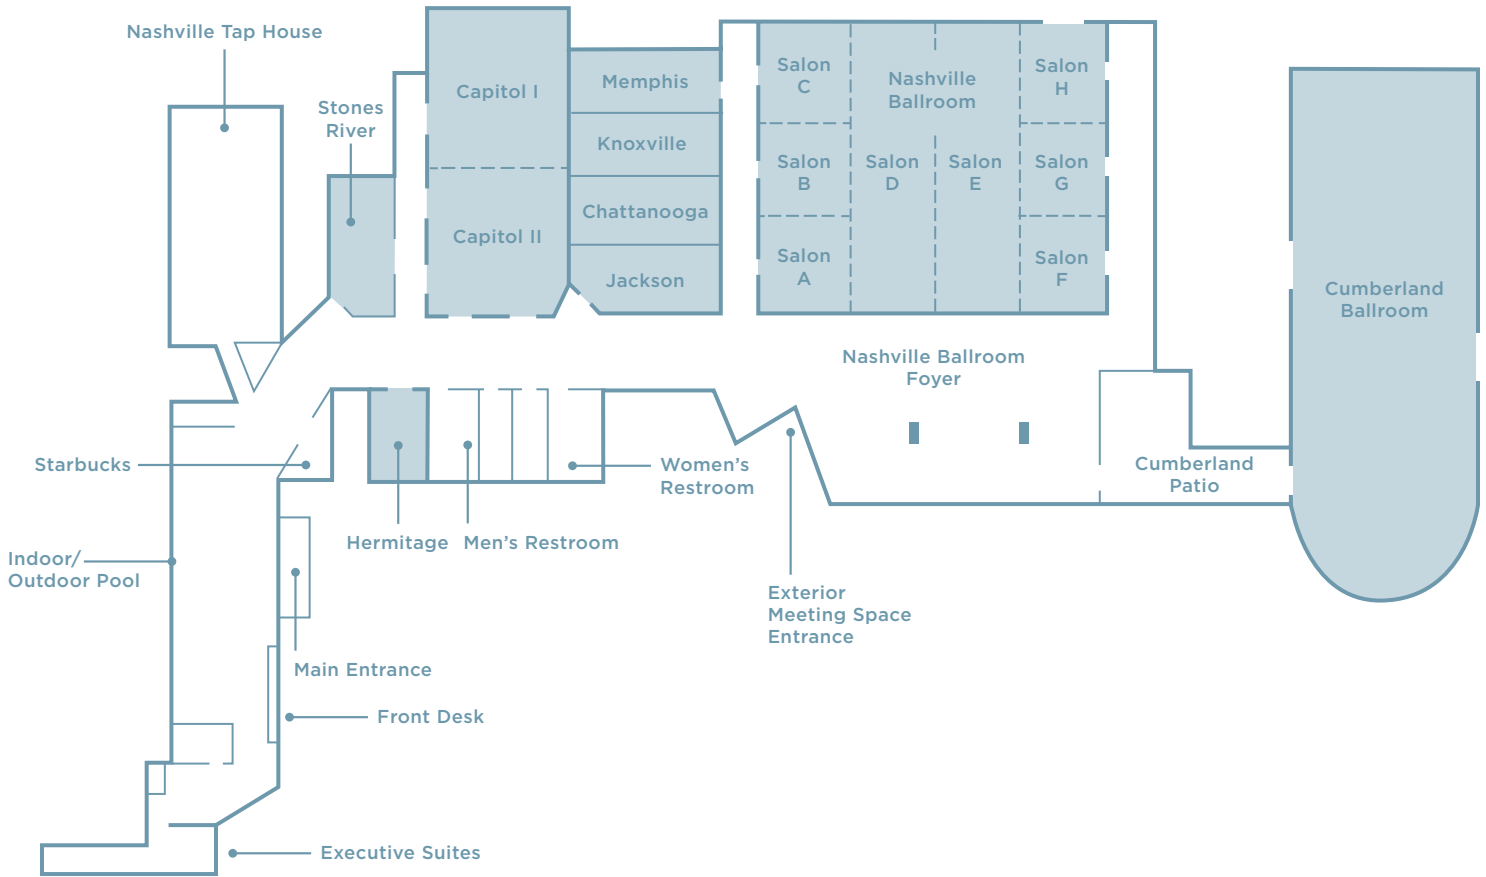

MEETING ROOM PLANS

HOTEL HIGHLIGHTS

- Complimentary shuttle service to and from the Nashville International Airport (BNA) running every 30 minutes from 4:30 AM to 11:30 PM, to final airport pick-up 11:45 PM
- Complimentary wireless high-speed Internet in guest rooms
- Restyled guest rooms and suites with unique artwork and smart TVs
- The Nashville Tap House, serving American favorites and craft beer in a sports themed atmosphere
- 24 hour fitness facility
- Indoor and seasonal outdoor swimming pool

MEETING & BUSINESS SERVICES

- 27,000+ square feet of continuous, column-free meeting and event spaces
- Three flexible ballrooms and ability to have 18 total meeting spaces
- Nashville Ballroom, the largest meeting space is the perfect space for galas or conferences with seating up to 1000
- Comprehensive audio/visual capabilities and high-speed Internet access
- Charming outdoor pool deck, perfect for a cocktail reception, networking lunch or a casual meeting